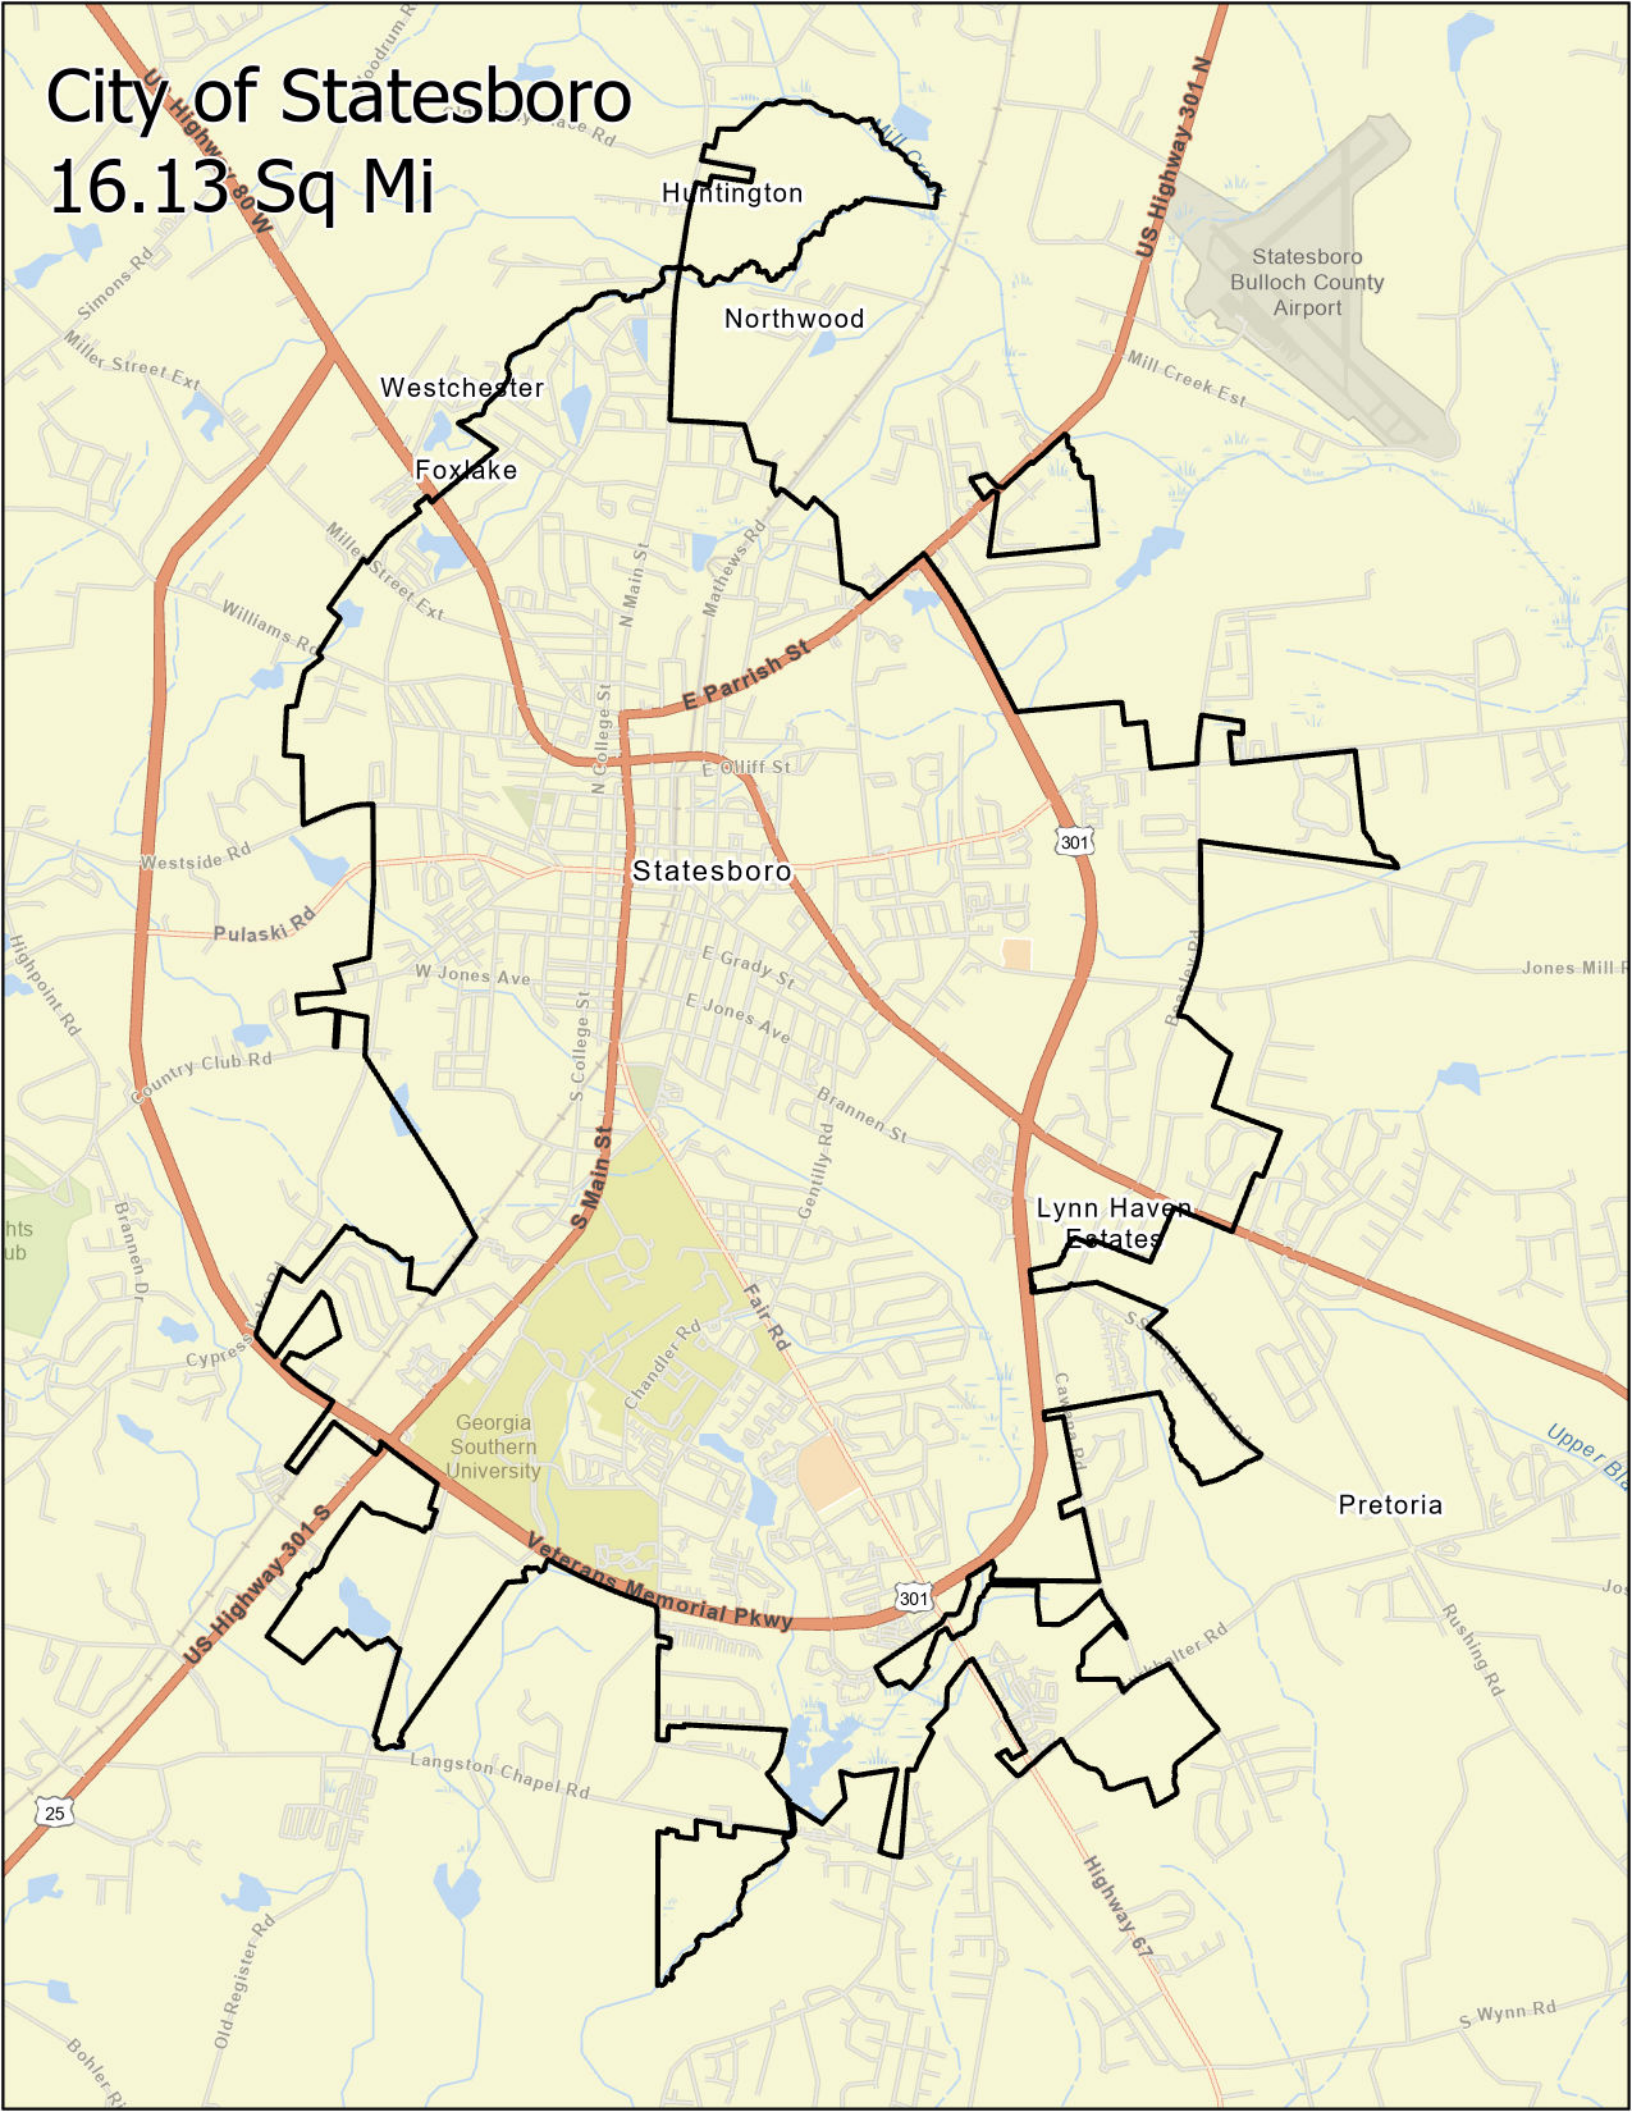

# City of Statesboro

16.13 Sq Mi

Huntington

Northwood

Westchester

Foxlake

Statesboro

Lynn Haven Estates

Pretoria

Statesboro  
Bulloch County  
Airport

Georgia  
Southern  
University

25

301

301

301

Highway 67